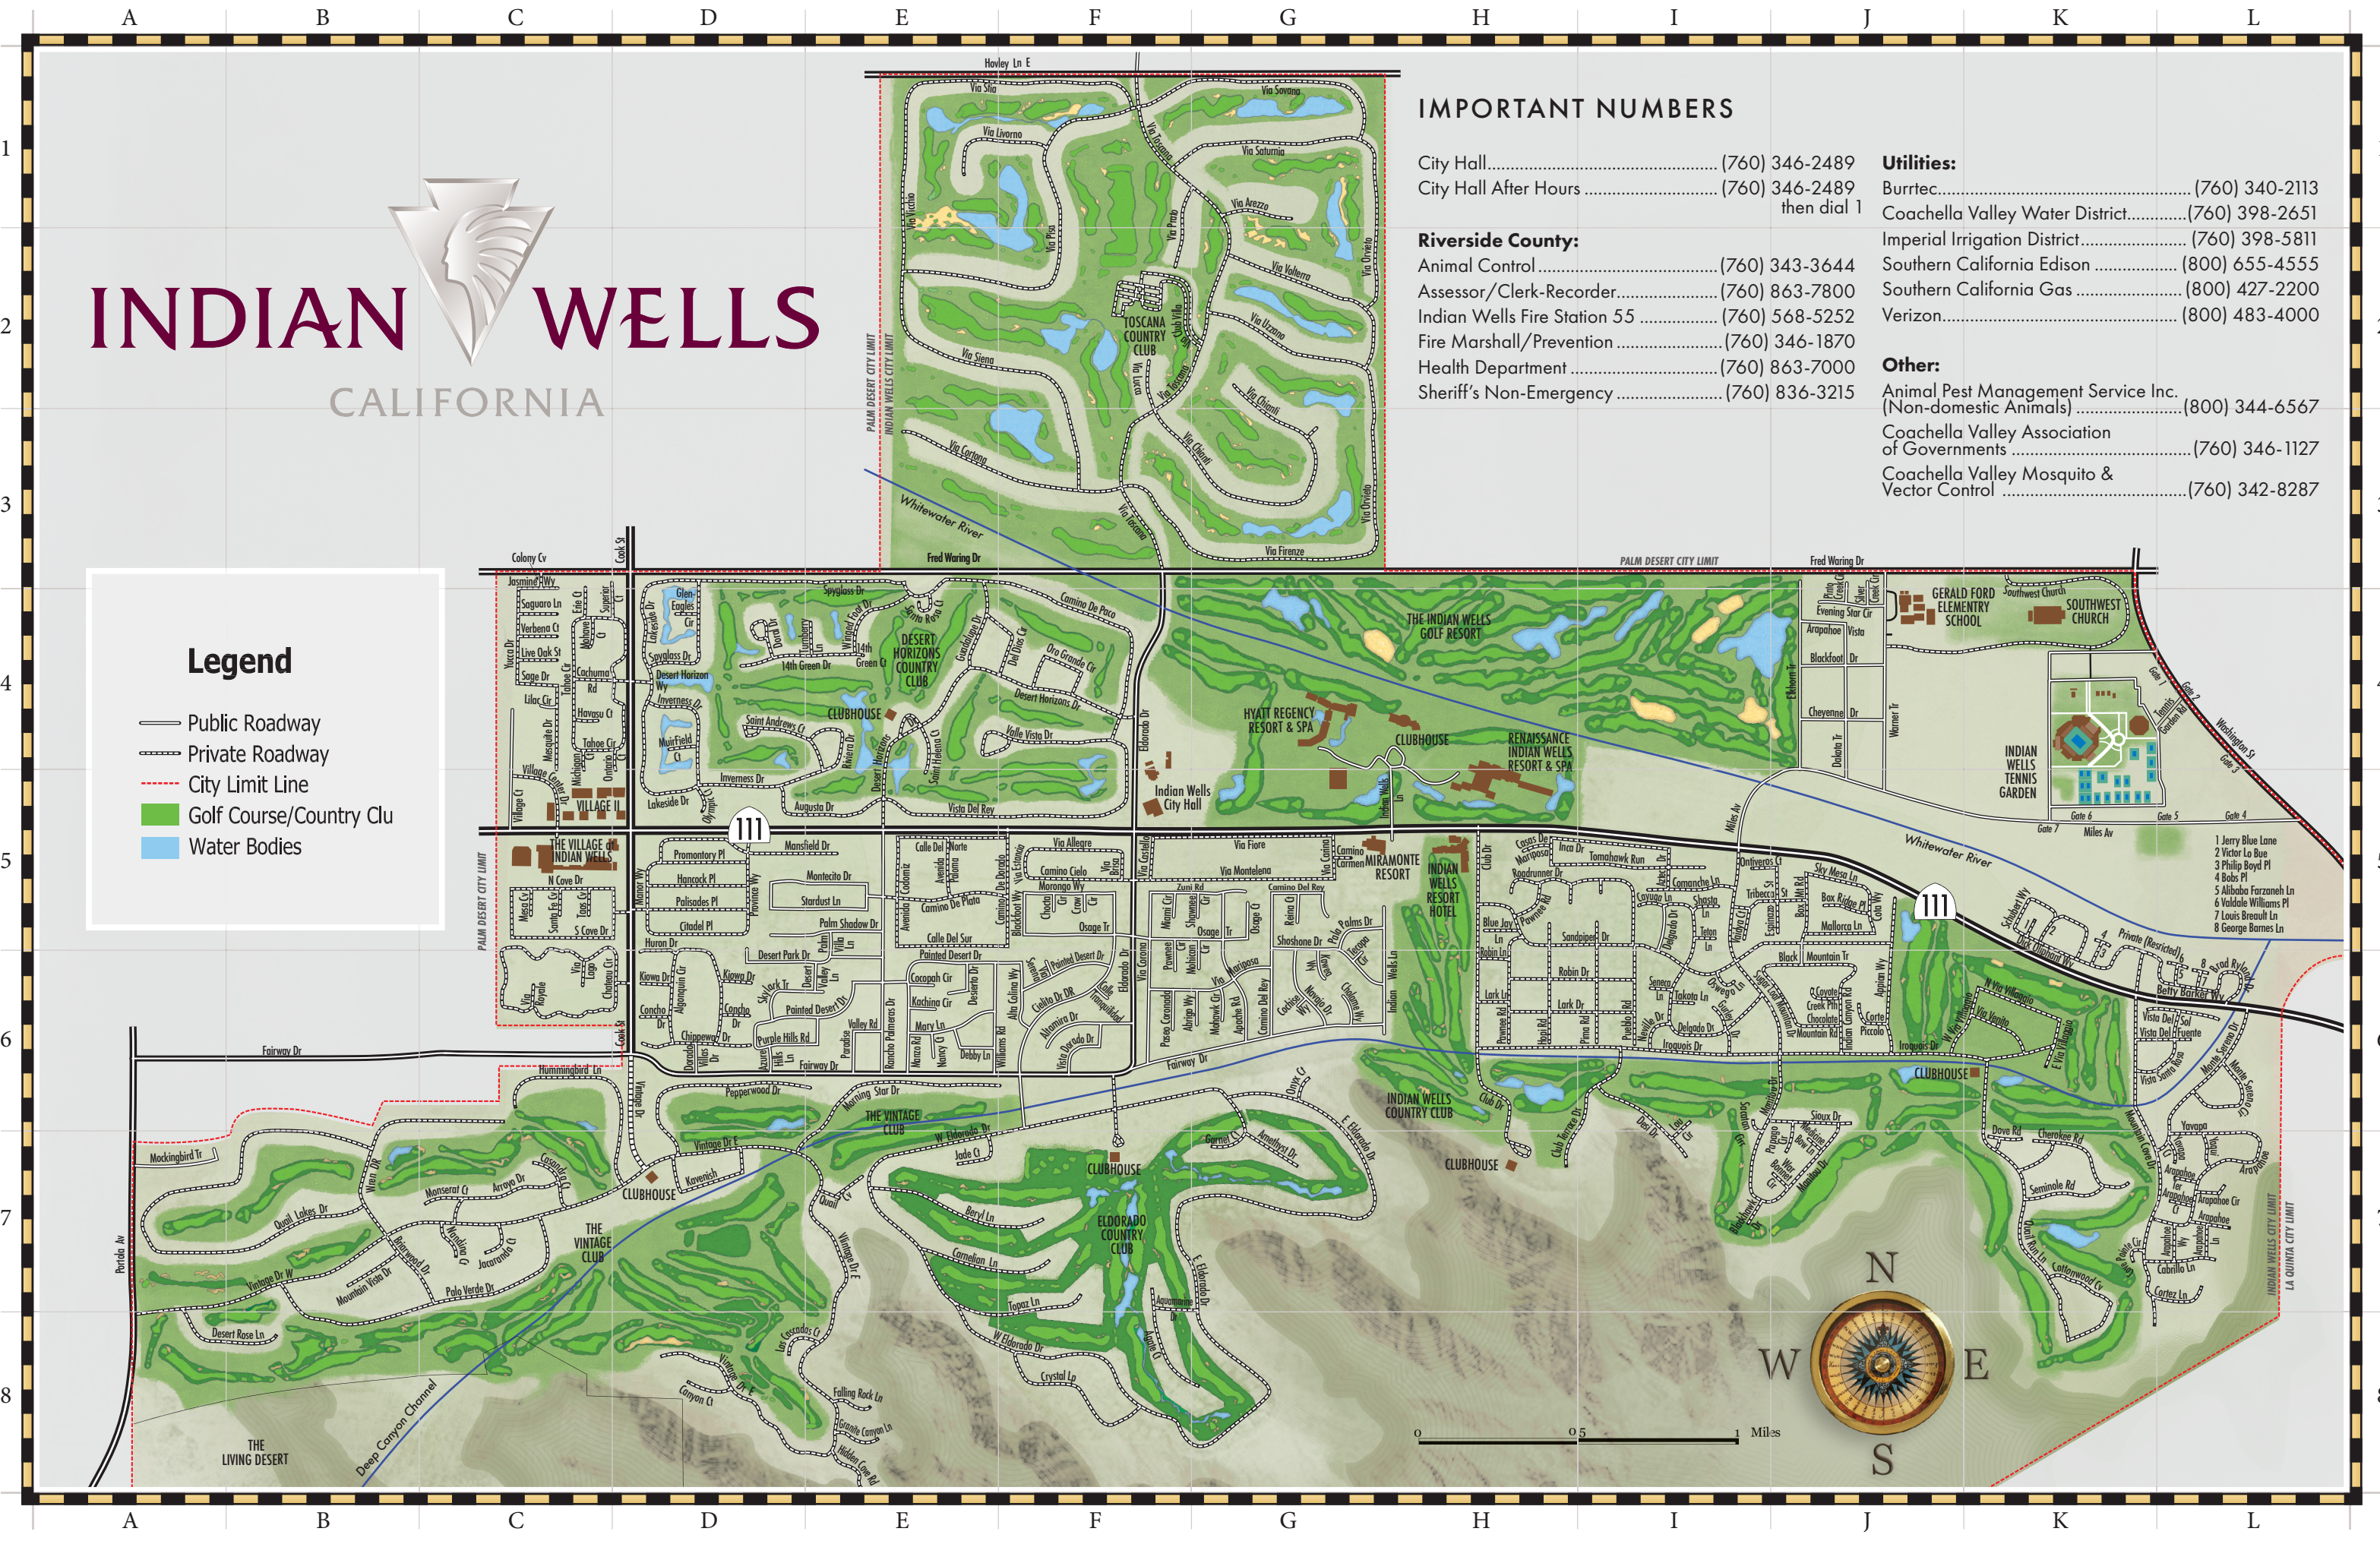

Legend

- Public Roadway
- Private Roadway
- City Limit Line
- Golf Course/Country Club
- Water Bodies

- 1 Jerry Blue Lane
- 2 Victor La Bue
- 3 Philip Boyd Pl
- 4 Bobs Pl
- 5 Alibaba Farzaneh Ln
- 6 Valdale Williams Pl
- 7 Louis Breaugh Ln
- 8 George Barnes Ln